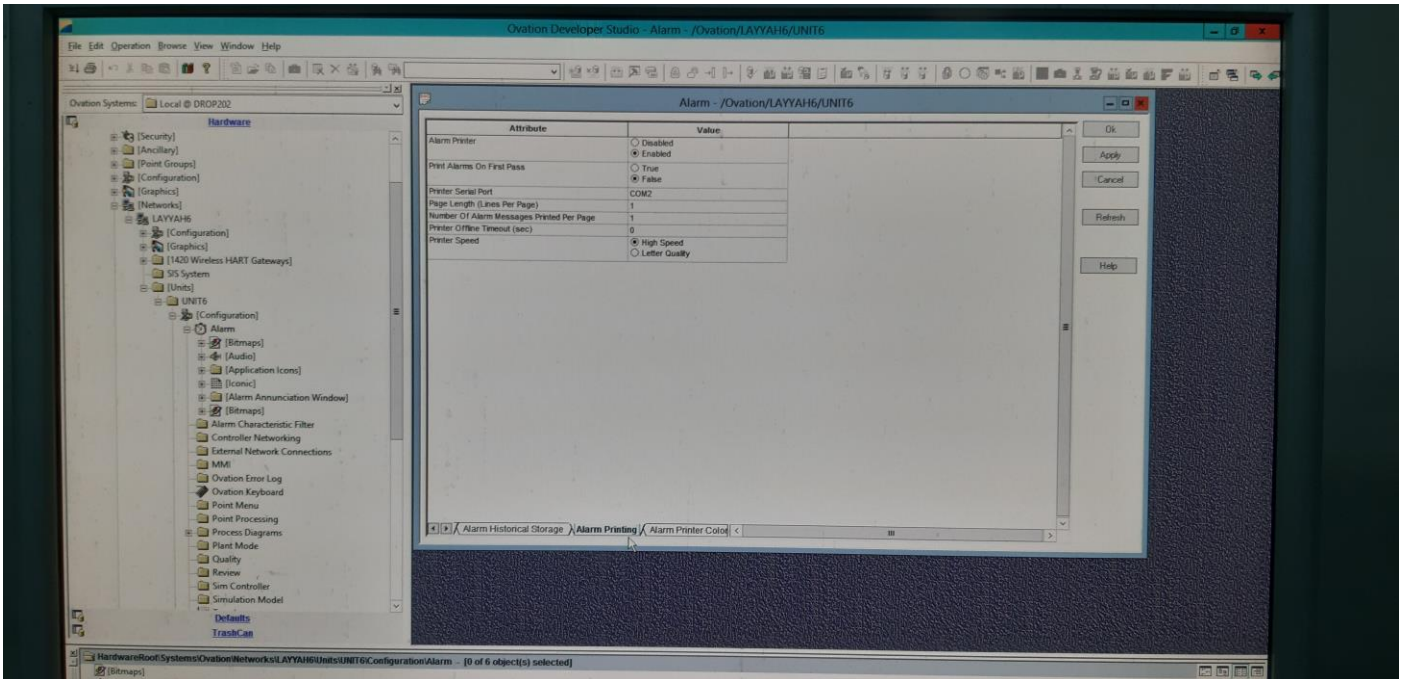

Alarm Logger – Emerson Ovation DCS

Rajnikant K

Alarm Printing define steps

3/20/20

4 - HyperTerminal

```

FA# 176 1 1 0 Alarm Type Code N
10/6/2019 3:38:08 PM RETURN 5
ZT101-LDC Adm. Actuator Po
sition (LDC) 1
99.33 V
19 3:35:28 PM ALARM D
10/6/2019 3:38:12 PM SENSOR 5
ZT101-LDC Adm. Actuator Po
sition (LDC) 1
-0.21B V
10/6/2019 3:39:21 PM DROP11 RETURN 5
ZT101-LDC Adm. Actuator Po
sition (LDC) 1
99.33 V
10/6/2019 3:39:25 PM SENSOR 5
ZT101-LDC Adm. Actuator Po
sition (LDC) 1
-0.20B V
66 11 0 0
10/6/2019 3:35:28 PM ALARM D
ROP210 DROP210 2

```

COM4 Properties

Post Settings

Bits per second: 9600

Data bits: 7

Parity: Even

Stop bits: 1

Flow control: None