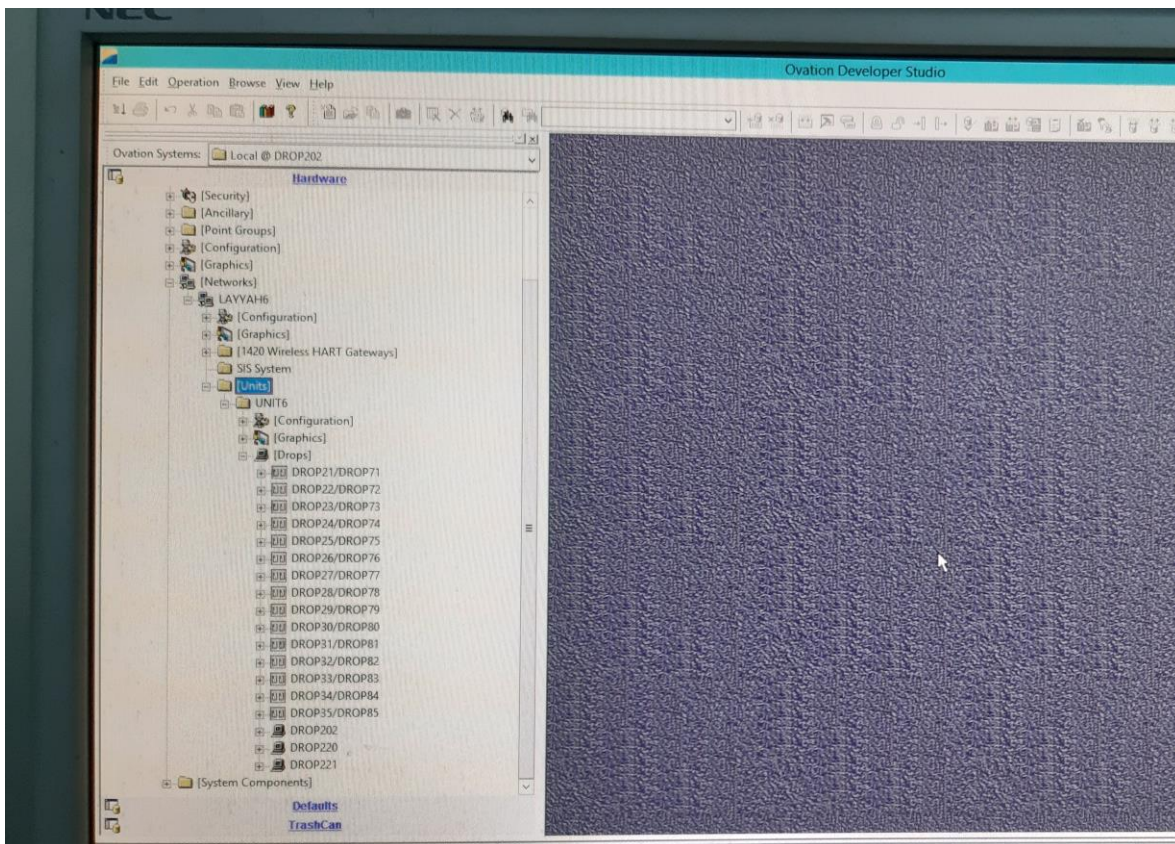

Alarm Logger – Emerson Ovation DCS

Rajnikant K

Alarm Printing define steps

3/20/20

4 - HyperTerminal

```

FA# 176 1 1 0 Alarm Type Code N
10/6/2019 3:38:08 PM RETURN 5
ZT101-LDC Adm. Actuator Po
sition (LDC) 1
99.33 V
19 3:35:28 PM ALARM D
10/6/2019 3:38:12 PM SENSOR 5
ZT101-LDC Adm. Actuator Po
sition (LDC) 1
-0.21B V
10/6/2019 3:39:21 PM DROP11 RETURN 5
ZT101-LDC Adm. Actuator Po
sition (LDC) 1
99.33 V
10/6/2019 3:39:25 PM SENSOR 5
ZT101-LDC Adm. Actuator Po
sition (LDC) 1
-0.20B V
66 11 0 0
10/6/2019 3:35:28 PM ALARM D
ROP210 DROP210 2

```

COM4 Properties

Post Settings

Bits per second: 9600

Data bits: 7

Parity: Even

Stop bits: 1

Flow control: None