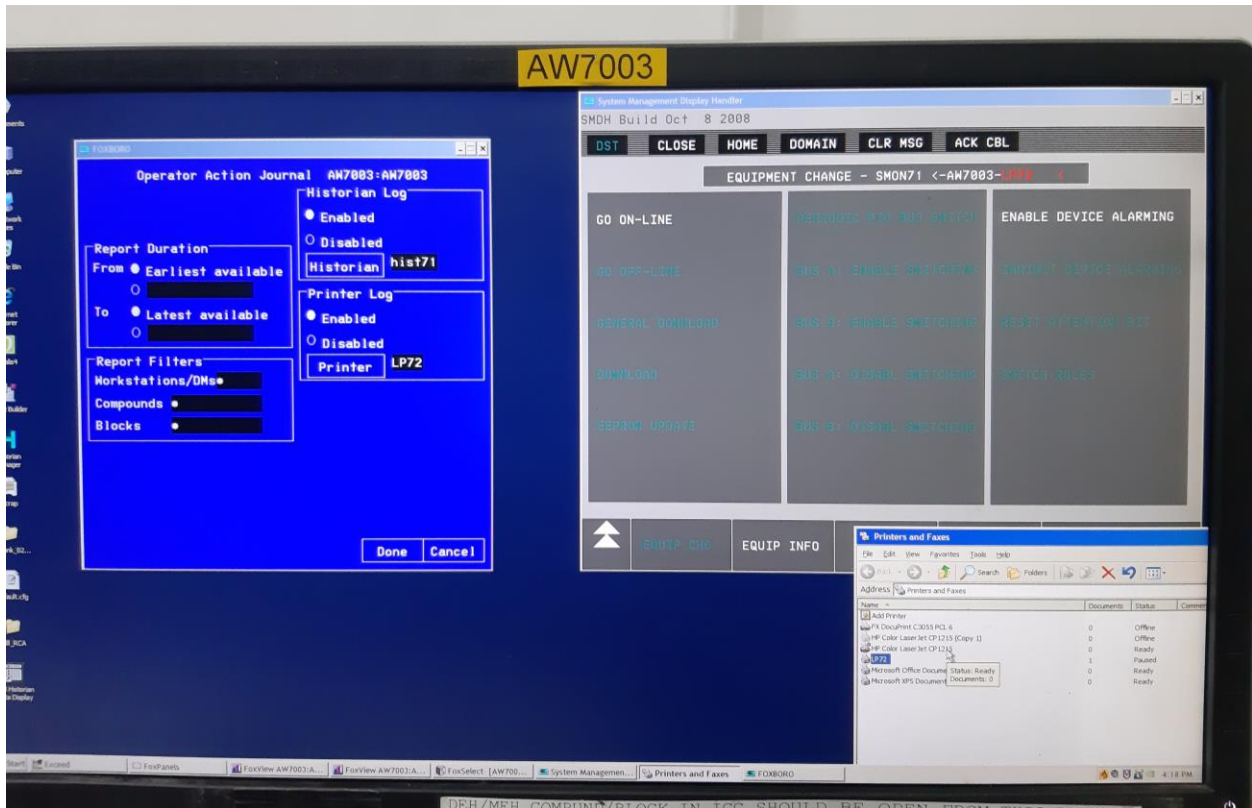

INVENSYS FOXBORO AW UNIX BASE

Steps for Continuous Alarm Printing Configuration

MARCH 19, 2020

SSM INFOTECH

END