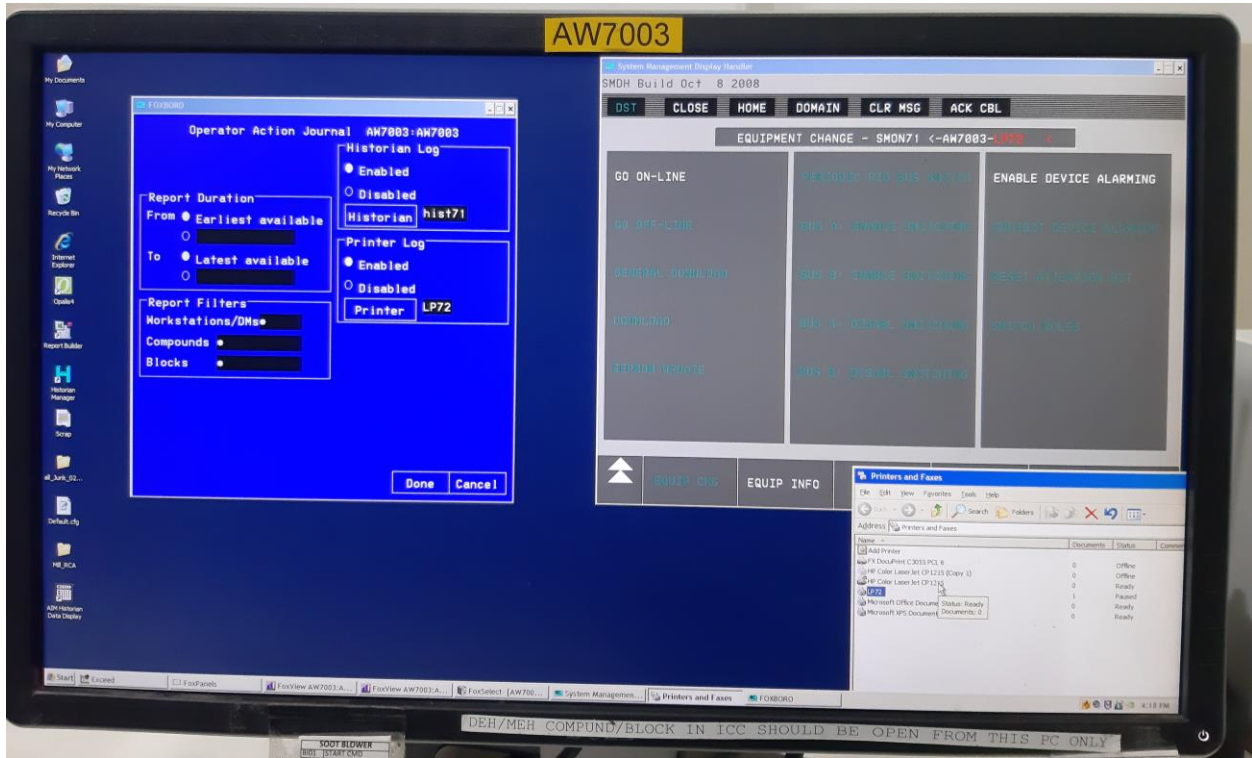

INVENSYS FOXBORO AW UNIX BASE

Steps for Continuous Alarm Printing Configuration

MARCH 19, 2020

SSM INFOTECH

END